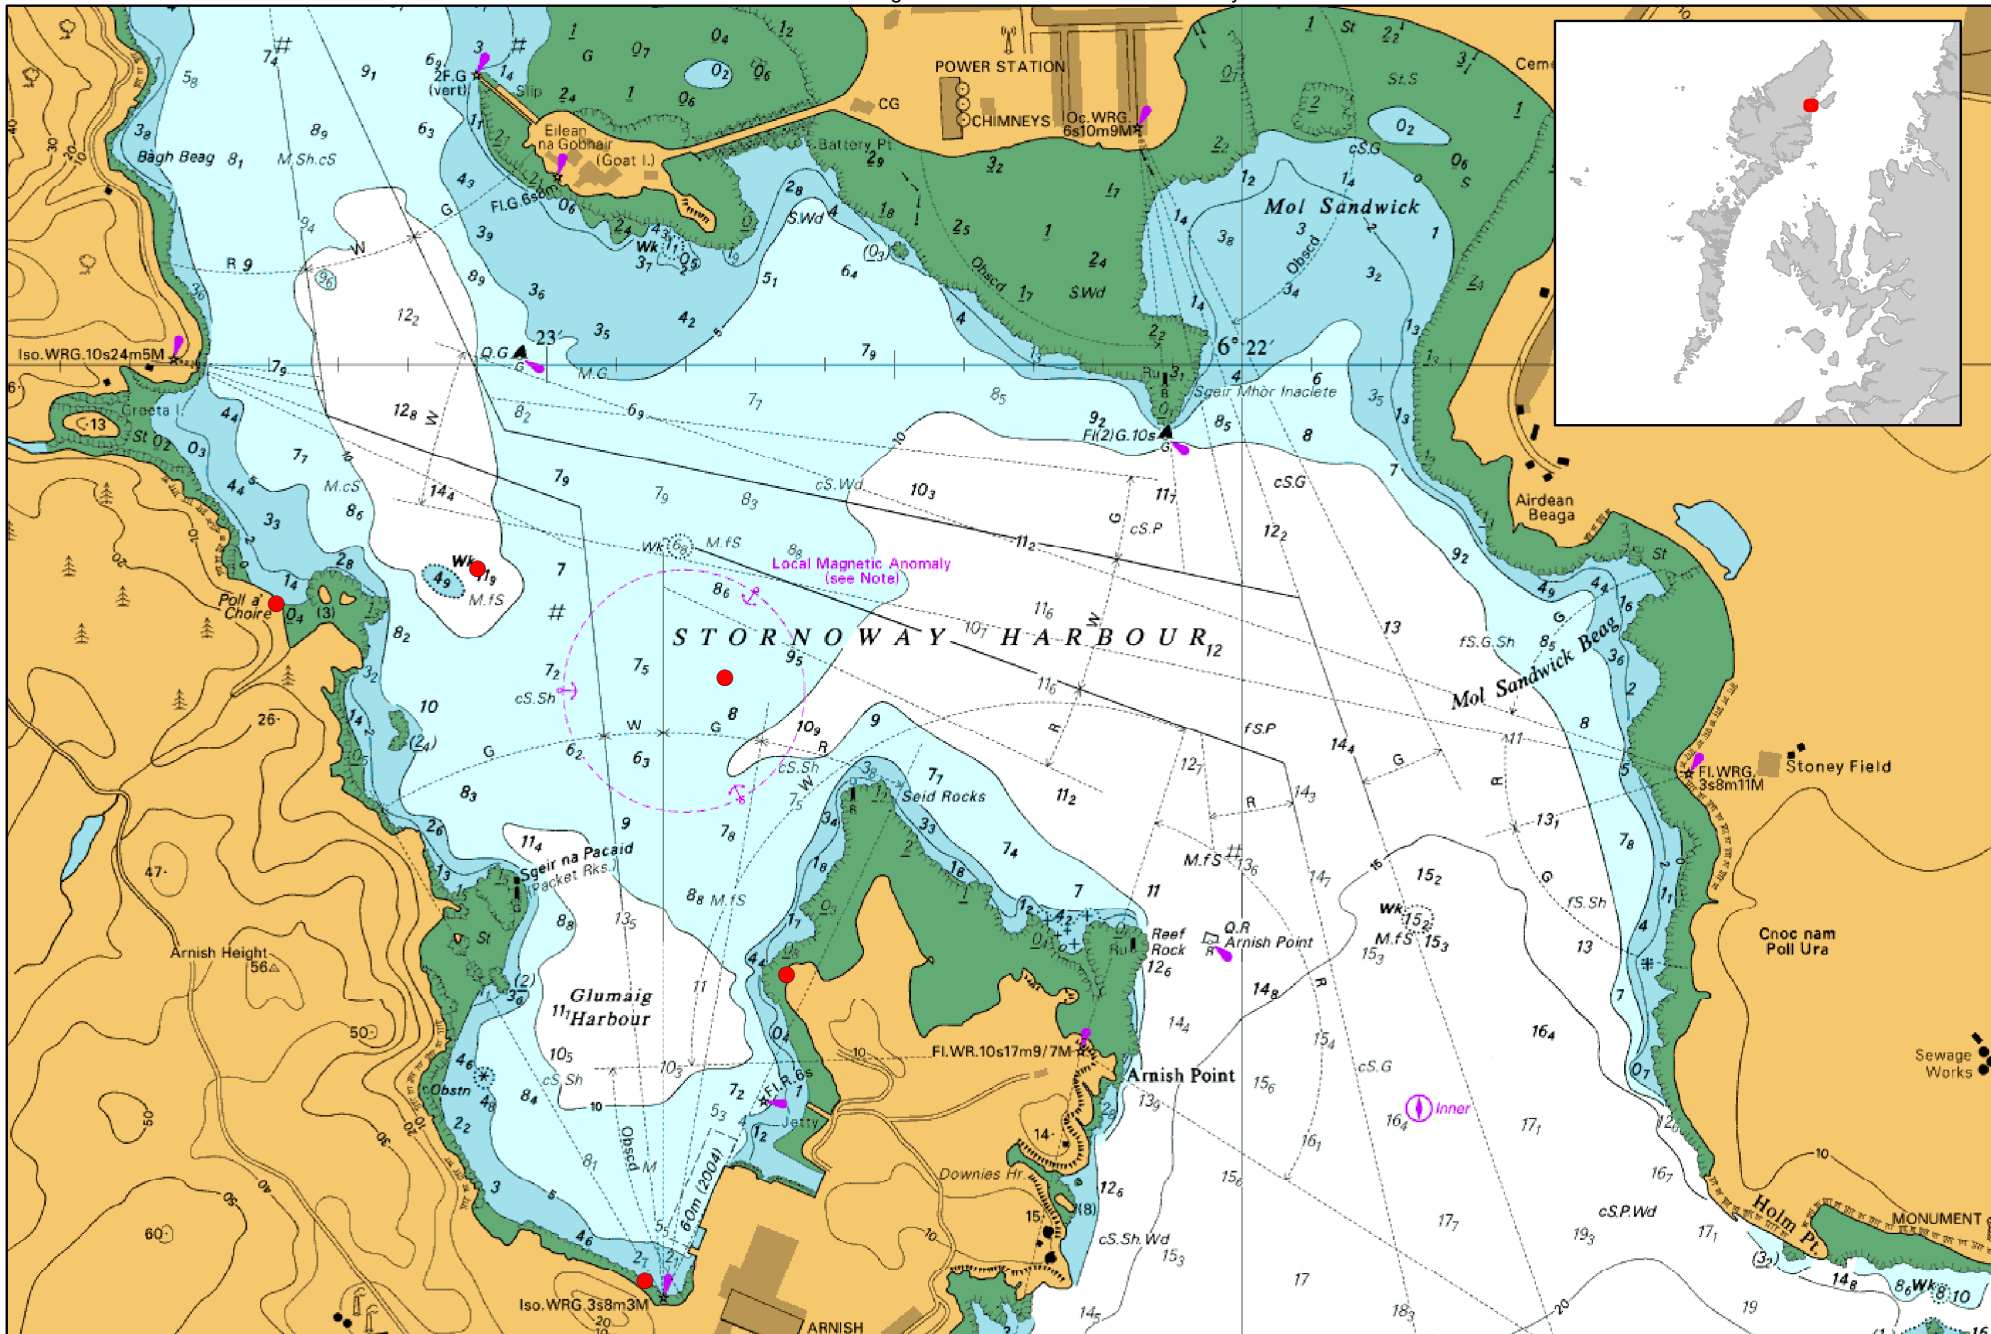

Annex One to Licence MS-0008749  
Chart showing the location of the Licensed Activity

NOT FOR NAVIGATION. Created by Scottish Government (Marine Scotland) 2021.  
© Crown Copyright, All rights reserved. OceanWise Licence No. EK001-20140401. Ordnance Survey Licence No. 100024655.