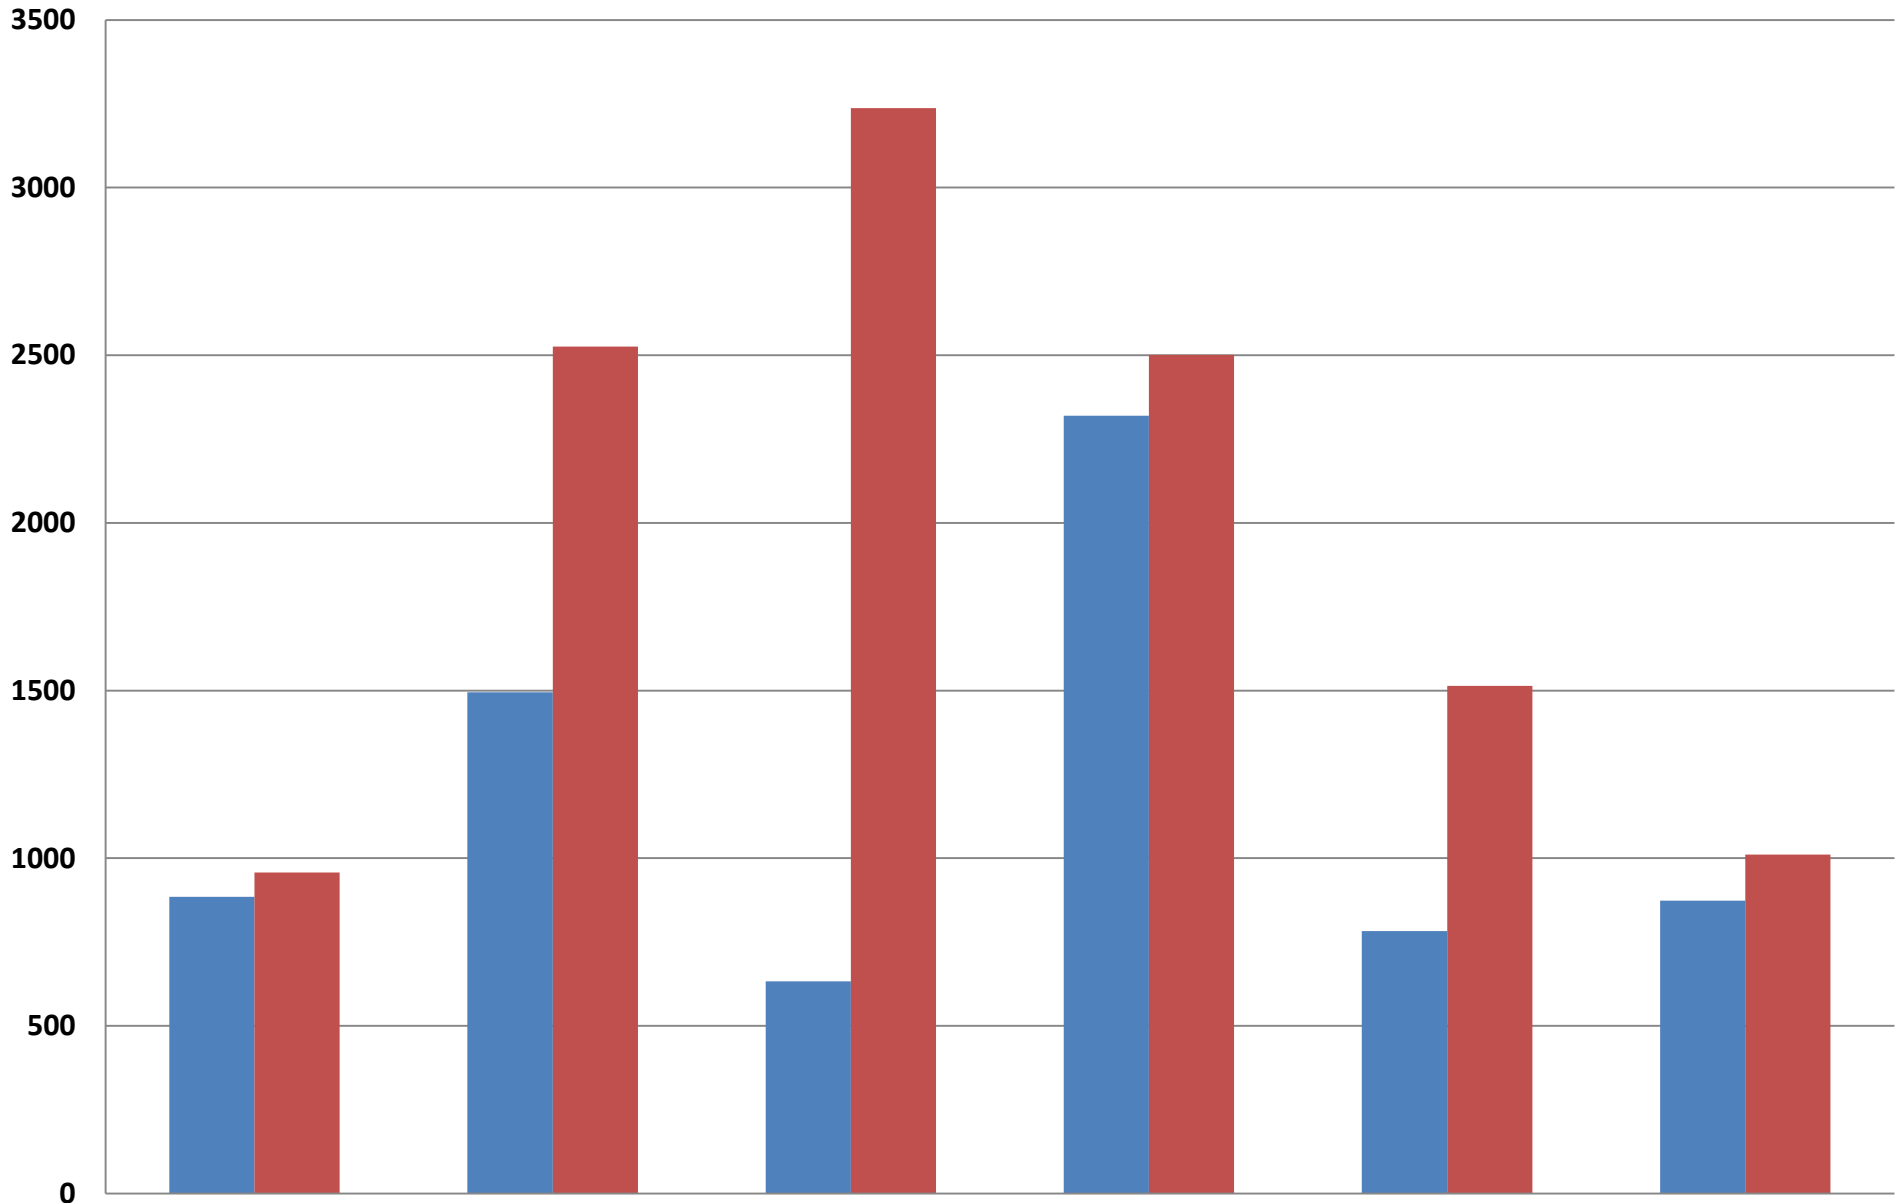

Number of Cruise Ship Passengers 2014

	Apr	May	June	July	Aug	Sep
2013	885	1495	633	2320	783	873
2014	957	2526	3237	2501	1514	1011